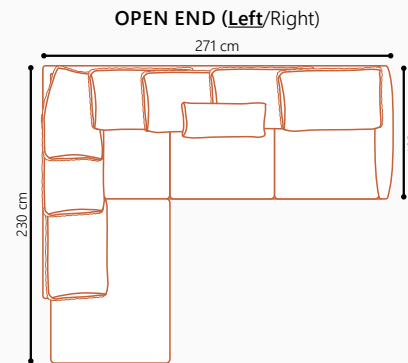

SOFA SETS

Available combinations to choose from