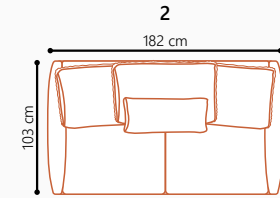

SOFA SETS

Available combinations to choose from