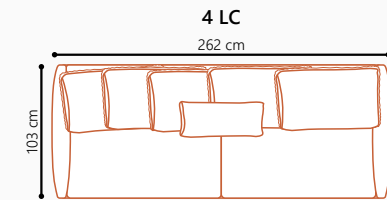

SOFA SETS

Available combinations to choose from

SPECIFICATIONS

SEAT

ERX Foam 40 kg + mix of feathers and shredded foam in separate bags with channels

BACK

Mix of feathers and shredded foam
Loose seat cushions and loose back cushions

ARMREST

Foam 25 kg

FRAME

Plywood + wood + foam 35 kg
No-Sag springs

LEGS

Ares has no leg options

DECO PILLOWS

Optional deco pillows can be ordered separately

Note: Ares 1 has one 40x40 cm deco pillow

Ares is available in a choice of fabrics

All measurements are approximate +/- 3 cm