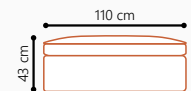

SOFA SETS

Available combinations to choose from