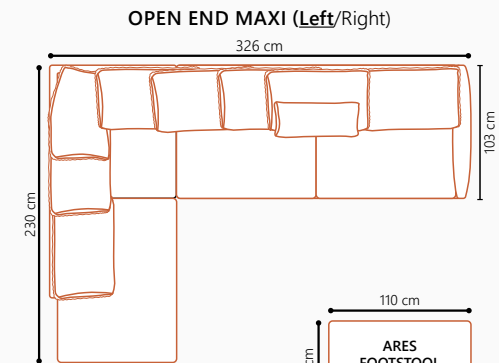

SOFA SETS

Available combinations to choose from