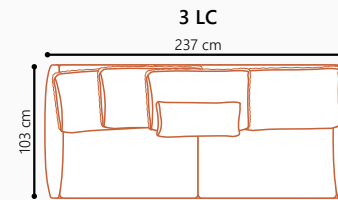

SOFA SETS

Available combinations to choose from

SPECIFICATIONS

SEAT

ERX Foam 40 kg + mix of feathers and shredded foam in separate bags with channels

BACK

Mix of feathers and shredded foam
Loose seat cushions and loose back cushions

ARMREST

Foam 25 kg

FRAME

Plywood + wood + foam 35 kg
No-Sag springs

LEGS

Ares has no leg options

DECO PILLOWS

Optional deco pillows can be ordered separately

Note: Ares 1 has one 40x40 cm deco pillow

Ares is available in a choice of fabrics

All measurements are approximate +/- 3 cm