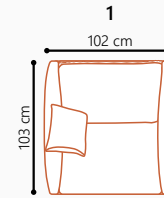

SOFA SETS

Available combinations to choose from