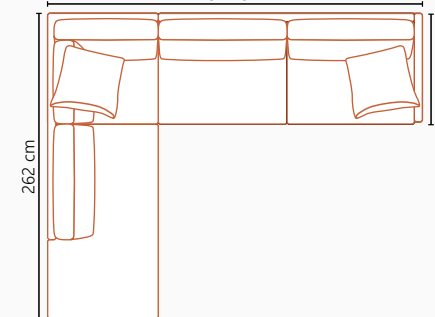

Filling: feather mixed with shredded foam
1 deco pillow per armrest size 60x60 cm
1 deco pillow per corner size 60x60 cm

Discovery is available in a choice of fabrics and leathers

All measurements are approximate +/- 3 cm

SOFA SETS

Available combinations to choose from

2,5 LC

214 cm

3 LC

234 cm

4

274 cm

OPEN END (Left/Right)

302 cm

OPEN END MAXI (Left/Right)

322 cm

3C2/2C3

234 cm

2C2

234 cm