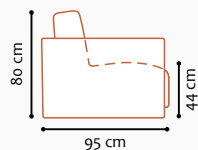

Feather mixed with shredded foam
Loose seat cushions, loose back cushions

ARMREST

Foam 25-30 kg

FRAME

Plywood + wood + foam 25 kg

LEGS

Discovery has no leg options

DECO PILLOWS

Filling: feather mixed with shredded foam
1 deco pillow per armrest size 60x60 cm
1 deco pillow per corner size 60x60 cm

Discovery is available in a choice of fabrics and leathers

All measurements are approximate +/- 3 cm

SOFA SETS

Available combinations to choose from

2,5 LC

214 cm

3 LC

234 cm

4

274 cm

OPEN END (Left/Right)

302 cm

OPEN END MAXI (Left/Right)

322 cm

3C2/2C3

234 cm

2C2

234 cm