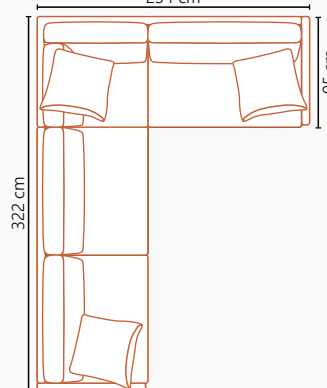

Filling: feather mixed with shredded foam
1 deco pillow per armrest size 60x60 cm
1 deco pillow per corner size 60x60 cm

Discovery is available in a choice of fabrics and leathers

All measurements are approximate +/- 3 cm

SOFA SETS

Available combinations to choose from

2,5 LC

214 cm

3 LC

234 cm

4

274 cm

OPEN END (Left/Right)

302 cm

OPEN END MAXI (Left/Right)

322 cm

3C2/2C3

234 cm

2C2

234 cm