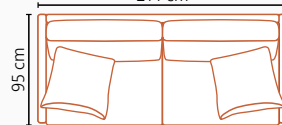

Filling: feather mixed with shredded foam
1 deco pillow per armrest size 60x60 cm
1 deco pillow per corner size 60x60 cm

Discovery is available in a choice of fabrics and leathers

All measurements are approximate +/- 3 cm

SOFA SETS

Available combinations to choose from

2,5 LC

214 cm

3 LC

234 cm

4

274 cm

OPEN END (Left/Right)

302 cm

OPEN END MAXI (Left/Right)

322 cm

3C2/2C3

234 cm

2C2

234 cm