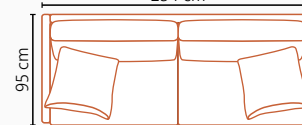

Filling: feather mixed with shredded foam
1 deco pillow per armrest size 60x60 cm
1 deco pillow per corner size 60x60 cm

Discovery is available in a choice of fabrics and leathers

All measurements are approximate +/- 3 cm

SOFA SETS

Available combinations to choose from

2,5 LC

214 cm

3 LC

234 cm

4

274 cm

OPEN END (Left/Right)

302 cm

OPEN END MAXI (Left/Right)

322 cm

3C2/2C3

234 cm

2C2

234 cm