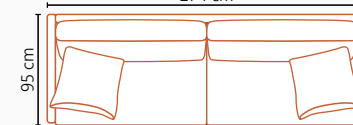

Filling: feather mixed with shredded foam
1 deco pillow per armrest size 60x60 cm
1 deco pillow per corner size 60x60 cm

Discovery is available in a choice of fabrics and leathers

All measurements are approximate +/- 3 cm

SOFA SETS

Available combinations to choose from

2,5 LC

214 cm

3 LC

234 cm

4

274 cm

OPEN END (Left/Right)

302 cm

OPEN END MAXI (Left/Right)

322 cm

3C2/2C3

234 cm

2C2

234 cm