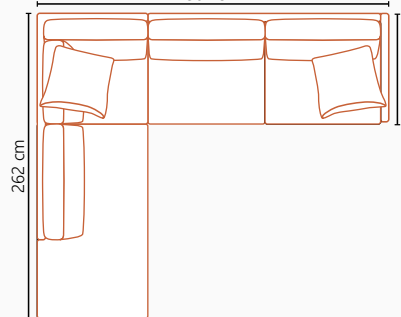

Filling: feather mixed with shredded foam
1 deco pillow per armrest size 60x60 cm
1 deco pillow per corner size 60x60 cm

Discovery is available in a choice of fabrics and leathers

All measurements are approximate +/- 3 cm

SOFA SETS

Available combinations to choose from

2,5 LC

214 cm

3 LC

234 cm

4

274 cm

OPEN END (Left/Right)

302 cm

OPEN END MAXI (Left/Right)

322 cm

3C2/2C3

234 cm

2C2

234 cm