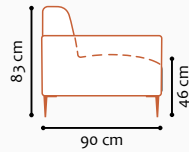

SPECIFICATIONS

SEAT

Cloud System: Pocket springs + HR
Foam 35 kg + on top feather mixed with shredded foam

BACK

HR Foam 35 kg covered with 200g fiber
Fixed seat cushions, fixed back cushions

ARMREST

Foam 25-30 kg

FRAME

Plywood + wood
No-Sag springs

LEGS

Standard: Leg 15 (metal, h: 17 cm)

DECO PILLOWS

Optional deco pillows can be ordered separately

Solace is available in a choice of fabrics and leathers

All measurements are approximate +/- 3 cm

SOFA SETS

Available combinations to choose from

Metal colors

STAINLESS
STEEL

MATTE
BLACK