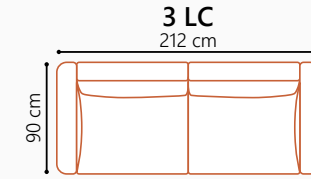

SOFA SETS

Available combinations to choose from

Metal colors

STAINLESS
STEEL

MATTE
BLACK