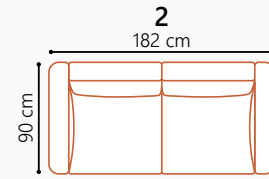

SOFA SETS

Available combinations to choose from

Metal colors

STAINLESS
STEEL

MATTE
BLACK