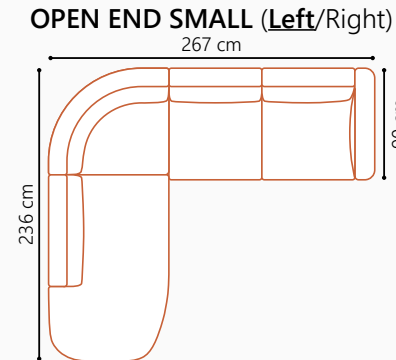

SOFA SETS

Available combinations to choose from

Metal colors

STAINLESS
STEEL

MATTE
BLACK