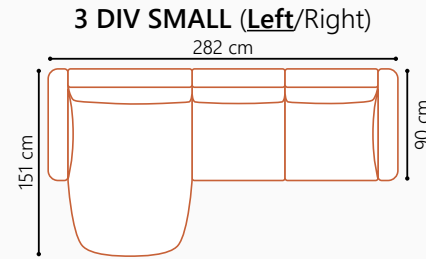

SOFA SETS

Available combinations to choose from

Metal colors

STAINLESS
STEEL

MATTE
BLACK