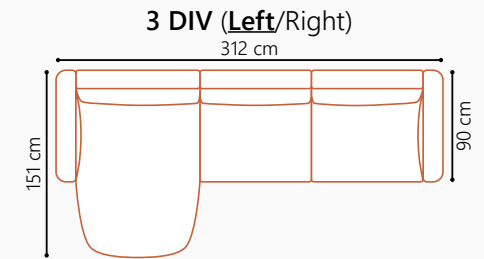

SOFA SETS

Available combinations to choose from

Metal colors

STAINLESS
STEEL

MATTE
BLACK