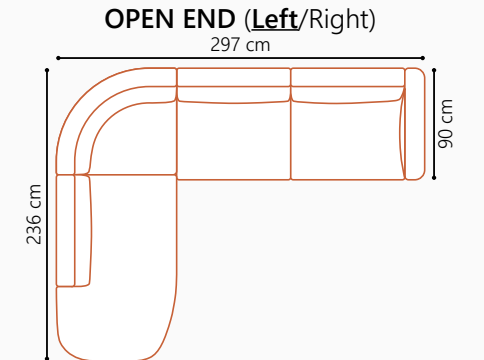

SOFA SETS

Available combinations to choose from

Metal colors

STAINLESS
STEEL

MATTE
BLACK