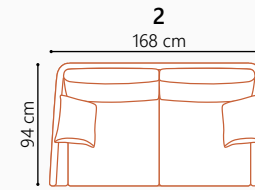

SOFA SETS

Available combinations to choose from