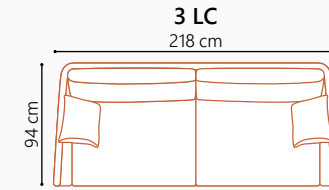

No-Sag springs

LEGS

Standard: Leg 5 (wooden, h: 12 cm)

Optional: Leg 10 (wooden, h: 12 cm)

Leg 50

Leg 10

Wooden colors

Metal colors

SOFA SETS

Available combinations to choose from

OPEN END SMALL (Left/Right)

OPEN END (Left/Right)