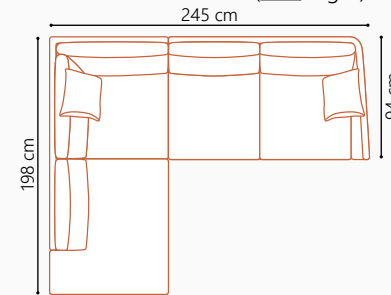

No-Sag springs

LEGS

Standard: Leg 5 (wooden, h: 12 cm)

Optional: Leg 10 (wooden, h: 12 cm)

Leg 50

Leg 10

Wooden colors

Metal colors

SOFA SETS

Available combinations to choose from

OPEN END SMALL (Left/Right)

OPEN END (Left/Right)