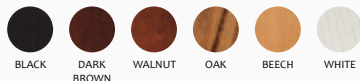

No-Sag springs

LEGS

Standard: Leg 5 (wooden, h: 12 cm)

Optional: Leg 10 (wooden, h: 12 cm)

Leg 50

Leg 10

Wooden colors

Metal colors

SOFA SETS

Available combinations to choose from

OPEN END SMALL (Left/Right)

OPEN END (Left/Right)