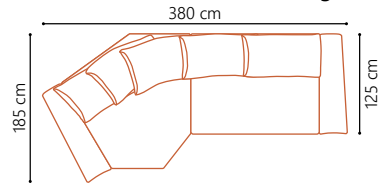

DECO PILLOWS

Optional deco pillows can be
ordered separately

Eularia is available in a choice of
fabrics

SOFA SETS

Available combinations to choose from

LOUNGER MAXI - 200 (Left/Right)

LOUNGER MAXI - 160 (Left/Right)

LOUNGER MAXI - 140 (Left/Right)

LOUNGER MAXI - 120 (Left/Right)

LOUNGER MAXI - 100 (Left/Right)

LOUNGER - 200 (Left/Right)

LOUNGER - 160 (Left/Right)

LOUNGER - 140 (Left/Right)

LOUNGER - 120 (Left/Right)

LOUNGER - 100 (Left/Right)

MID

DOWN

All measurements are given with armrest in MID position.
Sofa width varies by +/- 10 cm per armrest, depending on the position of the armrest.
All measurements are approximate, +/- 5 cm.
Go to www.dutti.com for the latest product updates.