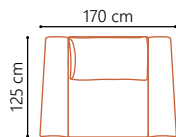

LOUNGER MAXI - 140 (Left/Right)

LOUNGER MAXI - 120 (Left/Right)

LOUNGER MAXI - 100 (Left/Right)

LOUNGER - 200 (Left/Right)

LOUNGER - 160 (Left/Right)

LOUNGER - 140 (Left/Right)

LOUNGER - 120 (Left/Right)

LOUNGER - 100 (Left/Right)

LOVESEAT

3

3 LC MAXI

4 LC

OPEN END (Left/Right)

OPEN END MAXI (Left/Right)

MODULES

To make your own sofa

MID

DOWN

All measurements are given with armrest in MID position.
Sofa width varies by +/- 10 cm per armrest, depending on the position of the armrest.
All measurements are approximate, +/- 5 cm.
Go to www.dutti.com for the latest product updates.