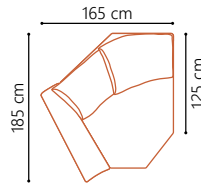

MOD CORNER

MOD 100

MOD 120

MOD 140

MOD 160

MOD ARM 100/100 ARM

MOD ARM 120/120 ARM

MOD ARM 140/140 ARM

MOD ARM 160/160 ARM

MOD 1L/L1

MOD LOUNGER (Left/Right)

MOD LOUNGER MAXI (Left/Right)

MOD ARM LOUNGER (Left/Right)

MOD ARM LOUNGER MAXI (Left/Right)

EULARIA FOOTSTOOL OPTIONS

UP

MID

DOWN

All measurements are given with armrest in MID position.
Sofa width varies by +/- 10 cm per armrest, depending on the position of the armrest.
All measurements are approximate, +/- 5 cm.
Go to www.dutti.com for the latest product updates.