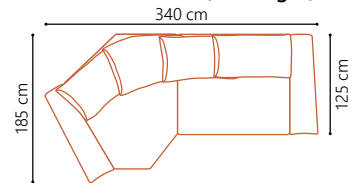

LOUNGER MAXI - 140 (Left/Right)

LOUNGER MAXI - 120 (Left/Right)

LOUNGER MAXI - 100 (Left/Right)

LOUNGER - 200 (Left/Right)

LOUNGER - 160 (Left/Right)

LOUNGER - 140 (Left/Right)

LOUNGER - 120 (Left/Right)

LOUNGER - 100 (Left/Right)

LOVESEAT

3

3 LC MAXI

4 LC

OPEN END (Left/Right)

OPEN END MAXI (Left/Right)

MODULES

To make your own sofa

MID

DOWN

All measurements are given with armrest in MID position.
Sofa width varies by +/- 10 cm per armrest, depending on the position of the armrest.
All measurements are approximate, +/- 5 cm.
Go to www.dutti.com for the latest product updates.