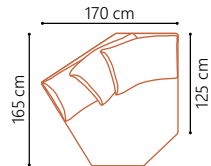

MOD CORNER

MOD 100

MOD 120

MOD 140

MOD 160

MOD ARM 100/100 ARM

MOD ARM 120/120 ARM

MOD ARM 140/140 ARM

MOD ARM 160/160 ARM

MOD 1L/L1

MOD LOUNGER (Left/Right)

MOD LOUNGER MAXI (Left/Right)

MOD ARM LOUNGER (Left/Right)

MOD ARM LOUNGER MAXI (Left/Right)

EULARIA FOOTSTOOL OPTIONS

UP

MID

DOWN

All measurements are given with armrest in MID position.
Sofa width varies by +/- 10 cm per armrest, depending on the position of the armrest.
All measurements are approximate, +/- 5 cm.
Go to www.dutti.com for the latest product updates.