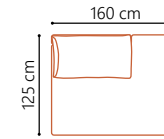

MODULES

To make your own sofa

MOD 1L/L1

UP

MID

DOWN

All measurements are given with armrest in MID position.
Sofa width varies by +/- 10 cm per armrest, depending on the position of the armrest.
All measurements are approximate, +/- 5 cm.
Go to www.dutti.com for the latest product updates.