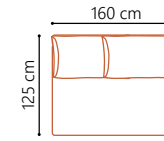

LOVESEAT

3

3 LC MAXI

4 LC

OPEN END (Left/Right)

OPEN END MAXI (Left/Right)

MODULES

To make your own sofa

MOD CORNER

MOD 100

MOD 120

MOD 140

MOD 160

MOD ARM 100/100 ARM

MOD ARM 120/120 ARM

MOD ARM 140/140 ARM

MID

DOWN

All measurements are given with armrest in MID position.
Sofa width varies by +/- 10 cm per armrest, depending on the position of the armrest.
All measurements are approximate, +/- 5 cm.
Go to www.dutti.com for the latest product updates.