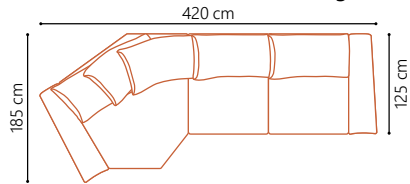

DECO PILLOWS

Optional deco pillows can be
ordered separately

Eularia is available in a choice of
fabrics

SOFA SETS

Available combinations to choose from

LOUNGER MAXI - 200 (Left/Right)

LOUNGER MAXI - 160 (Left/Right)

LOUNGER MAXI - 140 (Left/Right)

LOUNGER MAXI - 120 (Left/Right)

LOUNGER MAXI - 100 (Left/Right)

LOUNGER - 200 (Left/Right)

LOUNGER - 160 (Left/Right)

LOUNGER - 140 (Left/Right)

LOUNGER - 120 (Left/Right)

LOUNGER - 100 (Left/Right)

MID

DOWN

All measurements are given with armrest in MID position.
Sofa width varies by +/- 10 cm per armrest, depending on the position of the armrest.
All measurements are approximate, +/- 5 cm.
Go to www.dutti.com for the latest product updates.