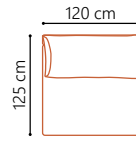

MODULES

To make your own sofa

MOD 120

UP

MID

DOWN

All measurements are given with armrest in MID position.
Sofa width varies by +/- 10 cm per armrest, depending on the position of the armrest.
All measurements are approximate, +/- 5 cm.
Go to www.dutti.com for the latest product updates.