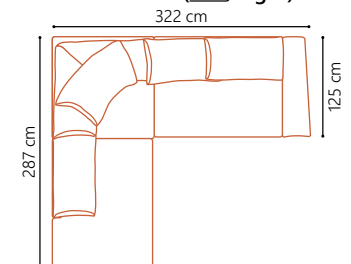

LOUNGER MAXI - 140 (Left/Right)

LOUNGER MAXI - 120 (Left/Right)

LOUNGER MAXI - 100 (Left/Right)

LOUNGER - 200 (Left/Right)

LOUNGER - 160 (Left/Right)

LOUNGER - 140 (Left/Right)

LOUNGER - 120 (Left/Right)

LOUNGER - 100 (Left/Right)

LOVESEAT

3

3 LC MAXI

4 LC

OPEN END (Left/Right)

OPEN END MAXI (Left/Right)

MODULES

To make your own sofa

MID

DOWN

All measurements are given with armrest in MID position.
Sofa width varies by +/- 10 cm per armrest, depending on the position of the armrest.
All measurements are approximate, +/- 5 cm.
Go to www.dutti.com for the latest product updates.