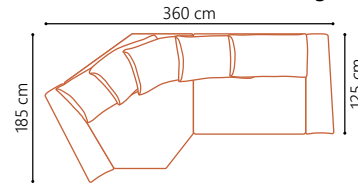

DECO PILLOWS

Optional deco pillows can be
ordered separately

Eularia is available in a choice of
fabrics

SOFA SETS

Available combinations to choose from

LOUNGER MAXI - 200 (Left/Right)

LOUNGER MAXI - 160 (Left/Right)

LOUNGER MAXI - 140 (Left/Right)

LOUNGER MAXI - 120 (Left/Right)

LOUNGER MAXI - 100 (Left/Right)

LOUNGER - 200 (Left/Right)

LOUNGER - 160 (Left/Right)

LOUNGER - 140 (Left/Right)

LOUNGER - 120 (Left/Right)

LOUNGER - 100 (Left/Right)

MID

DOWN

All measurements are given with armrest in MID position.
Sofa width varies by +/- 10 cm per armrest, depending on the position of the armrest.
All measurements are approximate, +/- 5 cm.
Go to www.dutti.com for the latest product updates.