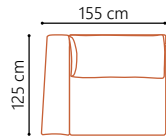

LOVESEAT

3

3 LC MAXI

4 LC

OPEN END (Left/Right)

OPEN END MAXI (Left/Right)

MODULES

To make your own sofa

MOD CORNER

MOD 100

MOD 120

MOD 140

MOD 160

MOD ARM 100/100 ARM

MOD ARM 120/120 ARM

MOD ARM 140/140 ARM

MID

DOWN

All measurements are given with armrest in MID position.
Sofa width varies by +/- 10 cm per armrest, depending on the position of the armrest.
All measurements are approximate, +/- 5 cm.
Go to www.dutti.com for the latest product updates.