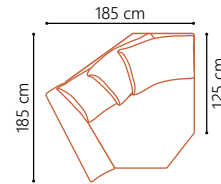

MOD CORNER

MOD 100

MOD 120

MOD 140

MOD 160

MOD ARM 100/100 ARM

MOD ARM 120/120 ARM

MOD ARM 140/140 ARM

MOD ARM 160/160 ARM

MOD 1L/L1

MOD LOUNGER (Left/Right)

MOD LOUNGER MAXI (Left/Right)

MOD ARM LOUNGER (Left/Right)

MOD ARM LOUNGER MAXI (Left/Right)

EULARIA FOOTSTOOL OPTIONS

UP

MID

DOWN

All measurements are given with armrest in MID position.
Sofa width varies by +/- 10 cm per armrest, depending on the position of the armrest.
All measurements are approximate, +/- 5 cm.
Go to www.dutti.com for the latest product updates.