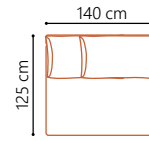

LOVESEAT

3

3 LC MAXI

4 LC

OPEN END (Left/Right)

OPEN END MAXI (Left/Right)

MODULES

To make your own sofa

MOD CORNER

MOD 100

MOD 120

MOD 140

MOD 160

MOD ARM 100/100 ARM

MOD ARM 120/120 ARM

MOD ARM 140/140 ARM

MID

DOWN

All measurements are given with armrest in MID position.
Sofa width varies by +/- 10 cm per armrest, depending on the position of the armrest.
All measurements are approximate, +/- 5 cm.
Go to www.dutti.com for the latest product updates.