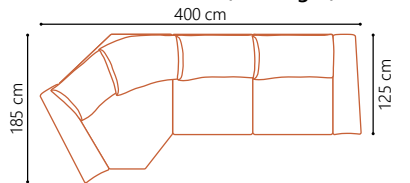

LOUNGER MAXI - 140 (Left/Right)

LOUNGER MAXI - 120 (Left/Right)

LOUNGER MAXI - 100 (Left/Right)

LOUNGER - 200 (Left/Right)

LOUNGER - 160 (Left/Right)

LOUNGER - 140 (Left/Right)

LOUNGER - 120 (Left/Right)

LOUNGER - 100 (Left/Right)

LOVESEAT

3

3 LC MAXI

4 LC

OPEN END (Left/Right)

OPEN END MAXI (Left/Right)

MODULES

To make your own sofa

MID

DOWN

All measurements are given with armrest in MID position.
Sofa width varies by +/- 10 cm per armrest, depending on the position of the armrest.
All measurements are approximate, +/- 5 cm.
Go to www.dutti.com for the latest product updates.