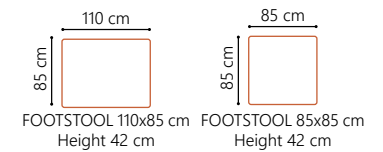

MOD ARM 160/160 ARM

MOD 1L/L1

MOD LOUNGER (Left/Right)

MOD LOUNGER MAXI (Left/Right)

MOD ARM LOUNGER (Left/Right)

MOD ARM LOUNGER MAXI (Left/Right)

EULARIA FOOTSTOOL OPTIONS

UP

MID

DOWN

All measurements are given with armrest in MID position.
Sofa width varies by +/- 10 cm per armrest, depending on the position of the armrest.
All measurements are approximate, +/- 5 cm.
Go to www.dutti.com for the latest product updates.