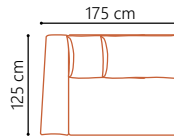

LOVESEAT

3

3 LC MAXI

4 LC

OPEN END (Left/Right)

OPEN END MAXI (Left/Right)

MODULES

To make your own sofa

MOD CORNER

MOD 100

MOD 120

MOD 140

MOD 160

MOD ARM 100/100 ARM

MOD ARM 120/120 ARM

MOD ARM 140/140 ARM

MID

DOWN

All measurements are given with armrest in MID position.
Sofa width varies by +/- 10 cm per armrest, depending on the position of the armrest.
All measurements are approximate, +/- 5 cm.
Go to www.dutti.com for the latest product updates.