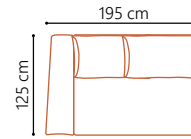

MOD ARM 160/160 ARM