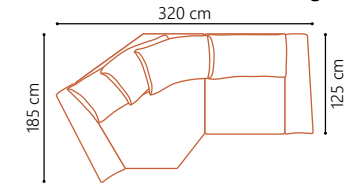

DECO PILLOWS

Optional deco pillows can be
ordered separately

Eularia is available in a choice of
fabrics

SOFA SETS

Available combinations to choose from

LOUNGER MAXI - 200 (Left/Right)

LOUNGER MAXI - 160 (Left/Right)

LOUNGER MAXI - 140 (Left/Right)

LOUNGER MAXI - 120 (Left/Right)

LOUNGER MAXI - 100 (Left/Right)

LOUNGER - 200 (Left/Right)

LOUNGER - 160 (Left/Right)

LOUNGER - 140 (Left/Right)

LOUNGER - 120 (Left/Right)

LOUNGER - 100 (Left/Right)

MID

DOWN

All measurements are given with armrest in MID position.
Sofa width varies by +/- 10 cm per armrest, depending on the position of the armrest.
All measurements are approximate, +/- 5 cm.
Go to www.dutti.com for the latest product updates.