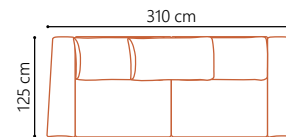

LOUNGER MAXI - 140 (Left/Right)

LOUNGER MAXI - 120 (Left/Right)

LOUNGER MAXI - 100 (Left/Right)

LOUNGER - 200 (Left/Right)

LOUNGER - 160 (Left/Right)

LOUNGER - 140 (Left/Right)

LOUNGER - 120 (Left/Right)

LOUNGER - 100 (Left/Right)

LOVESEAT

3

3 LC MAXI

4 LC

OPEN END (Left/Right)

OPEN END MAXI (Left/Right)

MODULES

To make your own sofa

MID

DOWN

All measurements are given with armrest in MID position.
Sofa width varies by +/- 10 cm per armrest, depending on the position of the armrest.
All measurements are approximate, +/- 5 cm.
Go to www.dutti.com for the latest product updates.