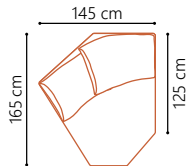

MOD LOUNGER (Left/Right)