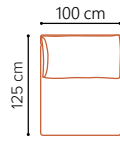

MODULES

To make your own sofa

MOD 100

UP

MID

DOWN

All measurements are given with armrest in MID position.
Sofa width varies by +/- 10 cm per armrest, depending on the position of the armrest.
All measurements are approximate, +/- 5 cm.
Go to www.dutti.com for the latest product updates.