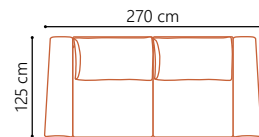

LOUNGER MAXI - 140 (Left/Right)

LOUNGER MAXI - 120 (Left/Right)

LOUNGER MAXI - 100 (Left/Right)

LOUNGER - 200 (Left/Right)

LOUNGER - 160 (Left/Right)

LOUNGER - 140 (Left/Right)

LOUNGER - 120 (Left/Right)

LOUNGER - 100 (Left/Right)

LOVESEAT

3

3 LC MAXI

4 LC

OPEN END (Left/Right)

OPEN END MAXI (Left/Right)

MODULES

To make your own sofa

MID

DOWN

All measurements are given with armrest in MID position.
Sofa width varies by +/- 10 cm per armrest, depending on the position of the armrest.
All measurements are approximate, +/- 5 cm.
Go to www.dutti.com for the latest product updates.