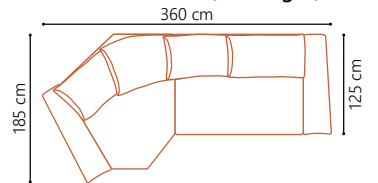

LOUNGER MAXI - 140 (Left/Right)

LOUNGER MAXI - 120 (Left/Right)

LOUNGER MAXI - 100 (Left/Right)

LOUNGER - 200 (Left/Right)

LOUNGER - 160 (Left/Right)

LOUNGER - 140 (Left/Right)

LOUNGER - 120 (Left/Right)

LOUNGER - 100 (Left/Right)

LOVESEAT

3

3 LC MAXI

4 LC

OPEN END (Left/Right)

OPEN END MAXI (Left/Right)

MODULES

To make your own sofa

MID

DOWN

All measurements are given with armrest in MID position.
Sofa width varies by +/- 10 cm per armrest, depending on the position of the armrest.
All measurements are approximate, +/- 5 cm.
Go to www.dutti.com for the latest product updates.