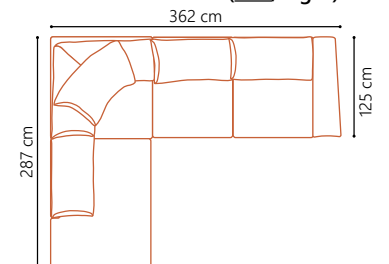

LOUNGER MAXI - 140 (Left/Right)

LOUNGER MAXI - 120 (Left/Right)

LOUNGER MAXI - 100 (Left/Right)

LOUNGER - 200 (Left/Right)

LOUNGER - 160 (Left/Right)

LOUNGER - 140 (Left/Right)

LOUNGER - 120 (Left/Right)

LOUNGER - 100 (Left/Right)

LOVESEAT

3

3 LC MAXI

4 LC

OPEN END (Left/Right)

OPEN END MAXI (Left/Right)

MODULES

To make your own sofa

MID

DOWN

All measurements are given with armrest in MID position.
Sofa width varies by +/- 10 cm per armrest, depending on the position of the armrest.
All measurements are approximate, +/- 5 cm.
Go to www.dutti.com for the latest product updates.