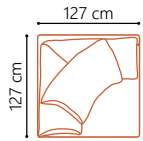

MODULES

To make your own sofa

MOD CORNER