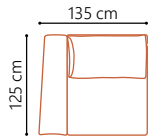

LOVESEAT

3

3 LC MAXI

4 LC

OPEN END (Left/Right)

OPEN END MAXI (Left/Right)

MODULES

To make your own sofa

MOD CORNER

MOD 100

MOD 120

MOD 140

MOD 160

MOD ARM 100/100 ARM

MOD ARM 120/120 ARM

MOD ARM 140/140 ARM

MID

DOWN

All measurements are given with armrest in MID position.
Sofa width varies by +/- 10 cm per armrest, depending on the position of the armrest.
All measurements are approximate, +/- 5 cm.
Go to www.dutti.com for the latest product updates.