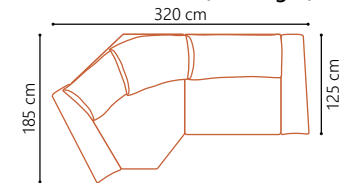

LOUNGER MAXI - 140 (Left/Right)

LOUNGER MAXI - 120 (Left/Right)

LOUNGER MAXI - 100 (Left/Right)

LOUNGER - 200 (Left/Right)

LOUNGER - 160 (Left/Right)

LOUNGER - 140 (Left/Right)

LOUNGER - 120 (Left/Right)

LOUNGER - 100 (Left/Right)

LOVESEAT

3

3 LC MAXI

4 LC

OPEN END (Left/Right)

OPEN END MAXI (Left/Right)

MODULES

To make your own sofa

MID

DOWN

All measurements are given with armrest in MID position.
Sofa width varies by +/- 10 cm per armrest, depending on the position of the armrest.
All measurements are approximate, +/- 5 cm.
Go to www.dutti.com for the latest product updates.