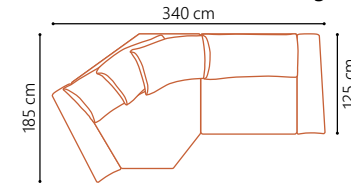

DECO PILLOWS

Optional deco pillows can be
ordered separately

Eularia is available in a choice of
fabrics

SOFA SETS

Available combinations to choose from

LOUNGER MAXI - 200 (Left/Right)

LOUNGER MAXI - 160 (Left/Right)

LOUNGER MAXI - 140 (Left/Right)

LOUNGER MAXI - 120 (Left/Right)

LOUNGER MAXI - 100 (Left/Right)

LOUNGER - 200 (Left/Right)

LOUNGER - 160 (Left/Right)

LOUNGER - 140 (Left/Right)

LOUNGER - 120 (Left/Right)

LOUNGER - 100 (Left/Right)

MID

DOWN

All measurements are given with armrest in MID position.
Sofa width varies by +/- 10 cm per armrest, depending on the position of the armrest.
All measurements are approximate, +/- 5 cm.
Go to www.dutti.com for the latest product updates.