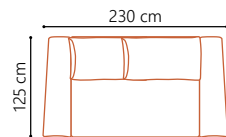

LOUNGER MAXI - 140 (Left/Right)

LOUNGER MAXI - 120 (Left/Right)

LOUNGER MAXI - 100 (Left/Right)

LOUNGER - 200 (Left/Right)

LOUNGER - 160 (Left/Right)

LOUNGER - 140 (Left/Right)

LOUNGER - 120 (Left/Right)

LOUNGER - 100 (Left/Right)

LOVESEAT

3

3 LC MAXI

4 LC

OPEN END (Left/Right)

OPEN END MAXI (Left/Right)

MODULES

To make your own sofa

MID

DOWN

All measurements are given with armrest in MID position.
Sofa width varies by +/- 10 cm per armrest, depending on the position of the armrest.
All measurements are approximate, +/- 5 cm.
Go to www.dutti.com for the latest product updates.