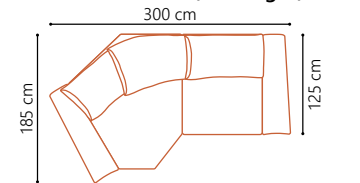

LOUNGER MAXI - 140 (Left/Right)

LOUNGER MAXI - 120 (Left/Right)

LOUNGER MAXI - 100 (Left/Right)

LOUNGER - 200 (Left/Right)

LOUNGER - 160 (Left/Right)

LOUNGER - 140 (Left/Right)

LOUNGER - 120 (Left/Right)

LOUNGER - 100 (Left/Right)

LOVESEAT

3

3 LC MAXI

4 LC

OPEN END (Left/Right)

OPEN END MAXI (Left/Right)

MODULES

To make your own sofa

MID

DOWN

All measurements are given with armrest in MID position.
Sofa width varies by +/- 10 cm per armrest, depending on the position of the armrest.
All measurements are approximate, +/- 5 cm.
Go to www.dutti.com for the latest product updates.