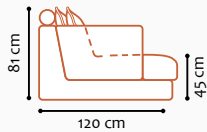

Feather mixed with shredded foam
Loose seat cushions and loose back cushions

ARMREST

Foam 25-30 kg

FRAME

Plywood + wood + foam 25 kg

LEGS

Jade has no leg options

DECO PILLOWS

Filling: feather mixed with shredded foam
1 deco pillow per armrest size 50x40 cm
1 deco pillow per corner size 50x40 cm

Jade is available in a choice of fabrics
All measurements are approximate +/- 3 cm