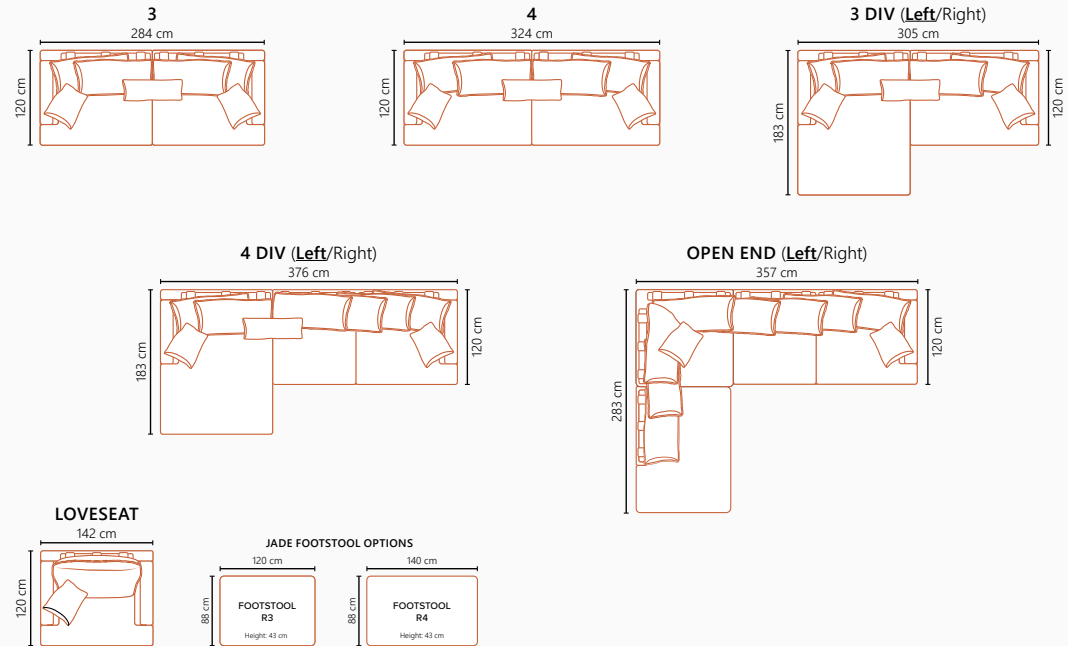

SOFA SETS

Available combinations to choose from