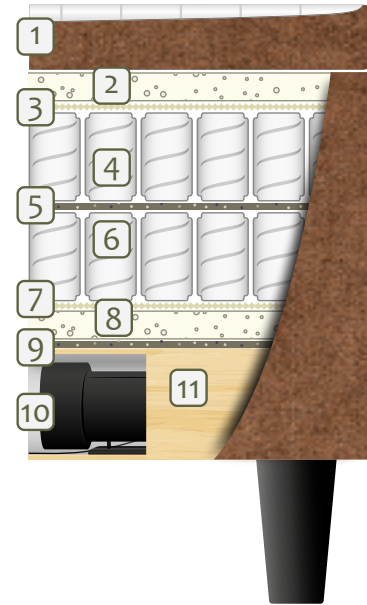

BED COMPOSITION

1. Top mattress
2. Cold foam
3. Stretch fabric
4. 9 cm Pocket springs
5. Recofelt
6. 9 cm Pocket springs
7. Stretch fabric
8. Cold Foam
9. Recofelt
10. Motor with wireless remote control
11. Solid wood frame

TOP MATTRESSES

Valo

Usva

Hehku

HEADBOARDS

Unna

Bed width + 10 cm

Aelo

Standard: bed width + 5 cm
Optional: bed width + 25 cm

Nella

Bed width + 6 cm

Elna *

Bed width + 42 cm

Anja *

Standard: bed width + 5 cm
Optional: bed width + 70 cm

* Available only for bed widths 160; 180; 200 cm

WOODEN AND METAL LEGS

LEG 1
h: 11 cm

LEG 2
h: 22 cm

LEG 3
h: 30 cm

LEG 85
h: 17 cm

LEG 124
h: 12 cm

LEG 125
h: 19 cm

LEG 154
h: 15 cm