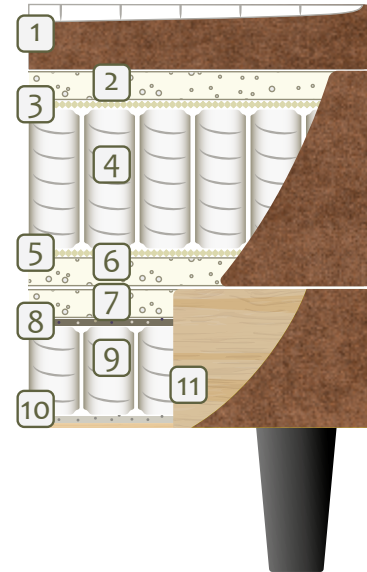

### BED COMPOSITION

1. Top mattress
2. Cold Foam
3. Stretch fabric
4. 15 cm Pocket springs
5. Stretch fabric
6. Cold Foam
7. Cold Foam
8. Recofelt
9. 9 cm Pocket springs
10. Fibertex
11. Solid wood frame

### HEADBOARDS

Unna

Bed width + 10 cm

Aelo

Standard: bed width + 5 cm  
Optional: bed width + 25 cm

Nella

Bed width + 6 cm

Elna \*

Bed width + 42 cm

Anja \*

Standard: bed width + 5 cm  
Optional: bed width + 70 cm

\* Available only for bed widths 160; 180; 200 cm

### WOODEN AND METAL LEGS

LEG 1  
h: 11 cm

LEG 85  
h: 17 cm

LEG 124  
h: 12 cm

LEG 125  
h: 19 cm

LEG 154  
h: 15 cm