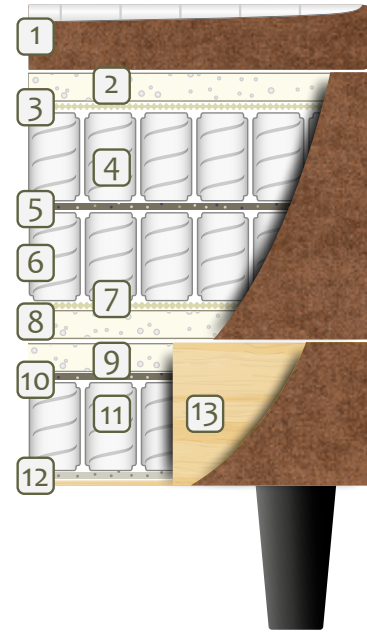

BED COMPOSITION

1. Top mattress
2. Cold Foam
3. Stretch fabric
4. 9 cm Pocket springs
5. Recofelt
6. 9 cm Pocket springs
7. Stretch fabric
8. Cold Foam
9. Cold Foam
10. Recofelt
11. 9 cm Pocket springs
12. Fibertex
13. Solid wood frame

TOP MATTRESSES

Valo

Usva

Hehku

HEADBOARDS

Unna

Bed width + 10 cm

Aelo

Standard: bed width + 5 cm
Optional: bed width + 25 cm

Nella

Bed width + 6 cm

Elna *

Bed width + 42 cm

Anja *

Standard: bed width + 5 cm
Optional: bed width + 70 cm

* Available only for bed widths 160; 180; 200 cm

Change smoothly from one firmness to another

WIDTH AND LENGTH IN CM

	120	140	160	180	200
200	✓	✓	✓	✓	✓

LUMO C200

CONTINENTAL BED