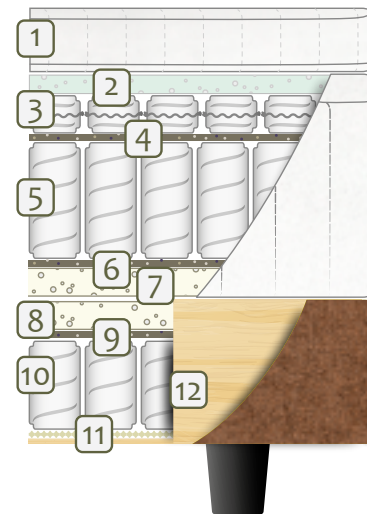

BED COMPOSITION

1. Top mattress
2. Supersoft foam
3. 3 cm X-pocket springs
4. Recofelt
5. 15 cm Pocket springs
6. Recofelt
7. Cold Foam
8. Cold Foam
9. Recofelt
10. 9 cm Pocket springs
11. Stretch fabric
12. Solid wood frame

5-Zone Pocket spring system

MATTRESS FIRMNESS CHOICES

TOP MATTRESSES

Valo

Usva

Hehku

HEADBOARDS

Unna

Bed width + 10 cm

Aelo

Standard: bed width + 5 cm
Optional: bed width + 25 cm

Nella

Bed width + 6 cm

Elna *

Bed width + 42 cm

Anja *

Standard: bed width + 5 cm
Optional: bed width + 70 cm

* Available only for bed widths 160; 180; 200 cm

WIDTH AND LENGTH IN CM

	120	140	160	180
200	✓	✓	✓	✓

LUMO C400

CONTINENTAL BED