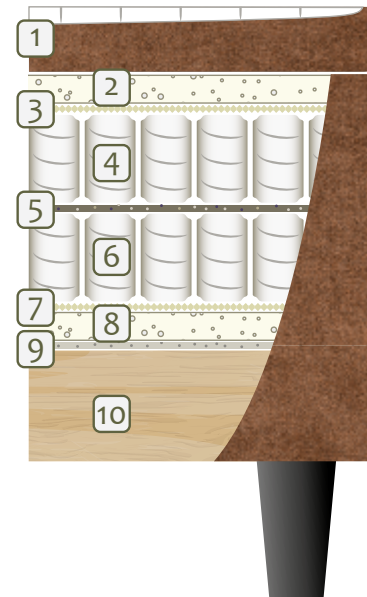

BED COMPOSITION

1. Top mattress
2. Cold foam
3. Stretch fabric
4. 9 cm Pocket springs
5. Recofelt
6. 9 cm Pocket springs
7. Stretch fabric
8. Cold foam
9. Fibertex
10. Solid wood frame

TOP MATTRESSES

Valo

Usva

Hehku

HEADBOARDS

Unna

Bed width + 10 cm

Aelo

Standard: bed width + 5 cm
Optional: bed width + 25 cm

Nella

Bed width + 6 cm

Elna *

Bed width + 42 cm

Anja *

Standard: bed width + 5 cm
Optional: bed width + 70 cm

* Available only for bed widths 160; 180; 200 cm

WOODEN AND METAL LEGS

LEG 1
h: 11 cm

LEG 2
h: 22 cm

LEG 3
h: 30 cm

LEG 85
h: 17 cm

LEG 124
h: 12 cm

LEG 125
h: 19 cm

LEG 154
h: 15 cm

LEG COLOR OPTIONS

BLACK