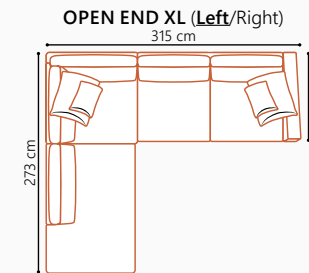

SOFA SETS

Available combinations to choose from

MODULES

To make your own sofa