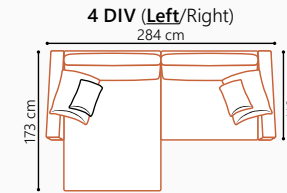

SOFA SETS

Available combinations to choose from