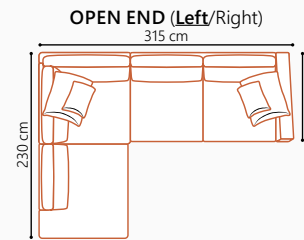

SOFA SETS

Available combinations to choose from

MODULES

To make your own sofa