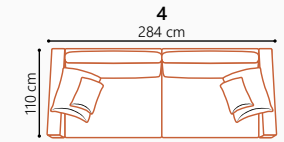

SOFA SETS

Available combinations to choose from