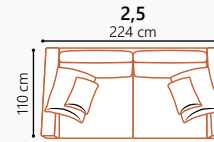

SOFA SETS

Available combinations to choose from