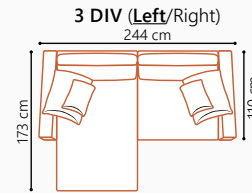

SOFA SETS

Available combinations to choose from