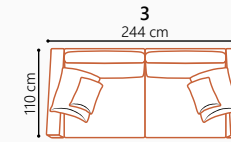

SOFA SETS

Available combinations to choose from