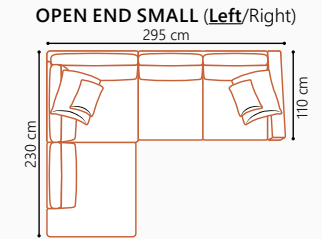

SOFA SETS

Available combinations to choose from

MODULES

To make your own sofa