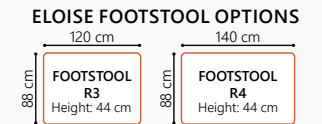

SOFA SETS

Available combinations to choose from