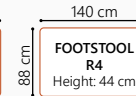

SOFA SETS

Available combinations to choose from

OPEN END SMALL (Left/Right)
(3 part frame)
291 cm

OPEN END SMALL (Left/Right)
(2 part frame)
291 cm

OPEN END (Left/Right)
(3 part frame)
311 cm

OPEN END (Left/Right)
(2 part frame)
311 cm

OPEN END XL (Left/Right)
(3 part frame)
311 cm

SORA FOOTSTOOL OPTIONS

MODULES

To make your own sofa