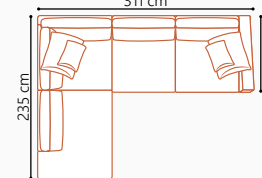

1 deco pillow per armrest size 60x60 cm
Filling: feather mixed with shredded foam
1 deco pillow per armrest size 40x40 cm
Filling: siliconized polyester fiber

Sora is available in a choice of fabrics
All measurements are approximate +/- 3 cm

SOFA SETS

Available combinations to choose from

OPEN END SMALL (Left/Right)
(3 part frame)
291 cm

OPEN END SMALL (Left/Right)
(2 part frame)
291 cm

OPEN END (Left/Right)
(3 part frame)
311 cm

OPEN END (Left/Right)
(2 part frame)
311 cm

OPEN END XL (Left/Right)
(3 part frame)
311 cm

SORA FOOTSTOOL OPTIONS

MODULES

To make your own sofa