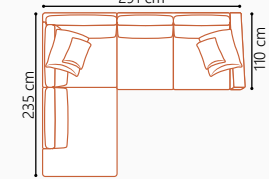

1 deco pillow per armrest size 60x60 cm
Filling: feather mixed with shredded foam
1 deco pillow per armrest size 40x40 cm
Filling: siliconized polyester fiber

Sora is available in a choice of fabrics
All measurements are approximate +/- 3 cm

SOFA SETS

Available combinations to choose from

OPEN END SMALL (Left/Right)
(3 part frame)
291 cm

OPEN END SMALL (Left/Right)
(2 part frame)
291 cm

OPEN END (Left/Right)
(3 part frame)
311 cm

OPEN END (Left/Right)
(2 part frame)
311 cm

OPEN END XL (Left/Right)
(3 part frame)
311 cm

SORA FOOTSTOOL OPTIONS

MODULES

To make your own sofa