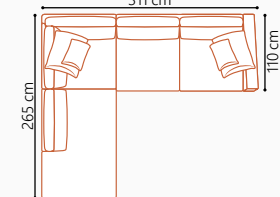

1 deco pillow per armrest size 60x60 cm
Filling: feather mixed with shredded foam
1 deco pillow per armrest size 40x40 cm
Filling: siliconized polyester fiber

Sora is available in a choice of fabrics
All measurements are approximate +/- 3 cm

SOFA SETS

Available combinations to choose from

OPEN END SMALL (Left/Right)
(3 part frame)
291 cm

OPEN END SMALL (Left/Right)
(2 part frame)
291 cm

OPEN END (Left/Right)
(3 part frame)
311 cm

OPEN END (Left/Right)
(2 part frame)
311 cm

OPEN END XL (Left/Right)
(3 part frame)
311 cm

SORA FOOTSTOOL OPTIONS

MODULES

To make your own sofa