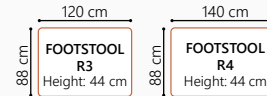

SOFA SETS

Available combinations to choose from

OPEN END SMALL (Left/Right)
(3 part frame)
291 cm

OPEN END SMALL (Left/Right)
(2 part frame)
291 cm

OPEN END (Left/Right)
(3 part frame)
311 cm

OPEN END (Left/Right)
(2 part frame)
311 cm

OPEN END XL (Left/Right)
(3 part frame)
311 cm

SORA FOOTSTOOL OPTIONS

MODULES

To make your own sofa