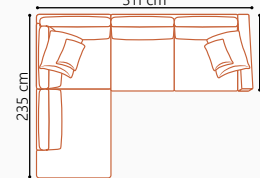

1 deco pillow per armrest size 60x60 cm
Filling: feather mixed with shredded foam
1 deco pillow per armrest size 40x40 cm
Filling: siliconized polyester fiber

Sora is available in a choice of fabrics
All measurements are approximate +/- 3 cm

SOFA SETS

Available combinations to choose from

OPEN END SMALL (Left/Right)
(3 part frame)
291 cm

OPEN END SMALL (Left/Right)
(2 part frame)
291 cm

OPEN END (Left/Right)
(3 part frame)
311 cm

OPEN END (Left/Right)
(2 part frame)
311 cm

OPEN END XL (Left/Right)
(3 part frame)
311 cm

SORA FOOTSTOOL OPTIONS

MODULES

To make your own sofa