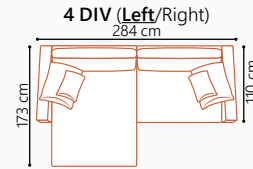

Siliconized polyester fiber
Loose seat cushions and loose back cushions

ARMREST

Foam 25-30 kg

FRAME

Plywood + wood + foam 25 kg

LEGS

Sora has no leg options

DECO PILLOWS

1 deco pillow per armrest size 60x60 cm
Filling: feather mixed with shredded foam
1 deco pillow per armrest size 40x40 cm
Filling: siliconized polyester fiber

Sora is available in a choice of fabrics
All measurements are approximate +/- 3 cm

SOFA SETS

Available combinations to choose from

OPEN END SMALL (Left/Right)
(3 part frame)
291 cm

OPEN END SMALL (Left/Right)
(2 part frame)
291 cm

OPEN END (Left/Right)
(3 part frame)
311 cm

OPEN END (Left/Right)
(2 part frame)
311 cm

OPEN END XL (Left/Right)
(3 part frame)
311 cm

SORA FOOTSTOOL OPTIONS

MODULES

To make your own sofa