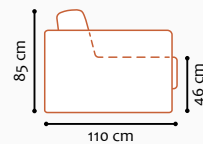

1 deco pillow per armrest size 60x60 cm
Filling: feather mixed with shredded foam
1 deco pillow per armrest size 40x40 cm
Filling: siliconized polyester fiber

Sora is available in a choice of fabrics
All measurements are approximate +/- 3 cm

SOFA SETS

Available combinations to choose from

OPEN END SMALL (Left/Right)
(3 part frame)
291 cm

OPEN END SMALL (Left/Right)
(2 part frame)
291 cm

OPEN END (Left/Right)
(3 part frame)
311 cm

OPEN END (Left/Right)
(2 part frame)
311 cm