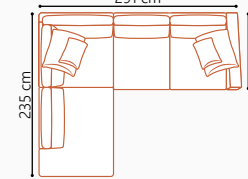

Siliconized polyester fiber
Loose seat cushions and loose back cushions

ARMREST

Foam 25-30 kg

FRAME

Plywood + wood + foam 25 kg

LEGS

Sora has no leg options

DECO PILLOWS

1 deco pillow per armrest size 60x60 cm
Filling: feather mixed with shredded foam
1 deco pillow per armrest size 40x40 cm
Filling: siliconized polyester fiber

Sora is available in a choice of fabrics
All measurements are approximate +/- 3 cm

SOFA SETS

Available combinations to choose from

OPEN END SMALL (Left/Right)
(3 part frame)
291 cm

OPEN END SMALL (Left/Right)
(2 part frame)
291 cm

OPEN END (Left/Right)
(3 part frame)
311 cm

OPEN END (Left/Right)
(2 part frame)
311 cm

OPEN END XL (Left/Right)
(3 part frame)
311 cm

SORA FOOTSTOOL OPTIONS

MODULES

To make your own sofa