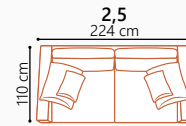

Siliconized polyester fiber
Loose seat cushions and loose back cushions

ARMREST

Foam 25-30 kg

FRAME

Plywood + wood + foam 25 kg

LEGS

Sora has no leg options

DECO PILLOWS

1 deco pillow per armrest size 60x60 cm
Filling: feather mixed with shredded foam
1 deco pillow per armrest size 40x40 cm
Filling: siliconized polyester fiber

Sora is available in a choice of fabrics
All measurements are approximate +/- 3 cm

SOFA SETS

Available combinations to choose from

OPEN END SMALL (Left/Right)
(3 part frame)
291 cm

OPEN END SMALL (Left/Right)
(2 part frame)
291 cm

OPEN END (Left/Right)
(3 part frame)
311 cm

OPEN END (Left/Right)
(2 part frame)
311 cm

OPEN END XL (Left/Right)
(3 part frame)
311 cm

SORA FOOTSTOOL OPTIONS

MODULES

To make your own sofa