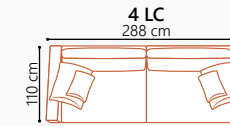

Siliconized polyester fiber
Loose seat cushions and loose back cushions

ARMREST

Foam 25-30 kg

FRAME

Plywood + wood + foam 25 kg

LEGS

Sora has no leg options

DECO PILLOWS

1 deco pillow per armrest size 60x60 cm
Filling: feather mixed with shredded foam
1 deco pillow per armrest size 40x40 cm
Filling: siliconized polyester fiber

Sora is available in a choice of fabrics
All measurements are approximate +/- 3 cm

SOFA SETS

Available combinations to choose from

OPEN END SMALL (Left/Right)
(3 part frame)
291 cm

OPEN END SMALL (Left/Right)
(2 part frame)
291 cm

OPEN END (Left/Right)
(3 part frame)
311 cm

OPEN END (Left/Right)
(2 part frame)
311 cm

OPEN END XL (Left/Right)
(3 part frame)
311 cm

SORA FOOTSTOOL OPTIONS

MODULES

To make your own sofa