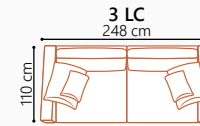

Siliconized polyester fiber
Loose seat cushions and loose back cushions

ARMREST

Foam 25-30 kg

FRAME

Plywood + wood + foam 25 kg

LEGS

Sora has no leg options

DECO PILLOWS

1 deco pillow per armrest size 60x60 cm
Filling: feather mixed with shredded foam
1 deco pillow per armrest size 40x40 cm
Filling: siliconized polyester fiber

Sora is available in a choice of fabrics
All measurements are approximate +/- 3 cm

SOFA SETS

Available combinations to choose from

OPEN END SMALL (Left/Right)
(3 part frame)
291 cm

OPEN END SMALL (Left/Right)
(2 part frame)
291 cm

OPEN END (Left/Right)
(3 part frame)
311 cm

OPEN END (Left/Right)
(2 part frame)
311 cm

OPEN END XL (Left/Right)
(3 part frame)
311 cm

SORA FOOTSTOOL OPTIONS

MODULES

To make your own sofa